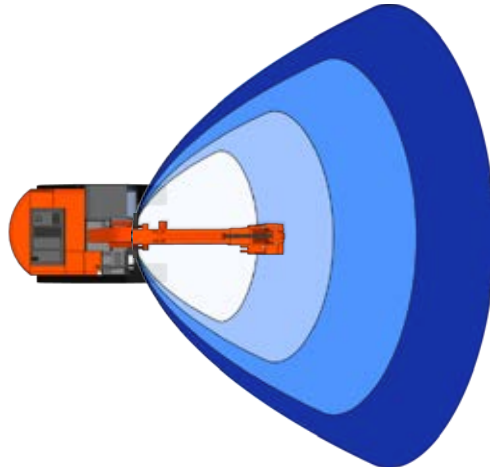

WORKING FLOOD BEAM

90° Flood