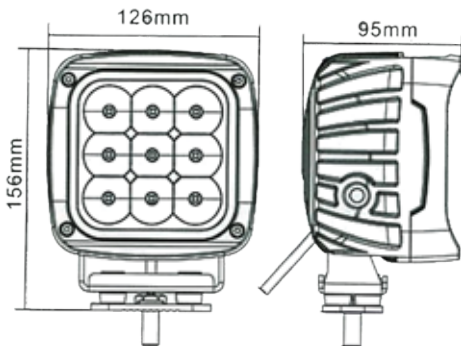

PART NUMBER	WATTS	LUMENS	AMPS @ 12V	BEAM	LEDS	SIZE
N2745F	45W	4,050lm	3.8A	Flood 90°	9	5" Square