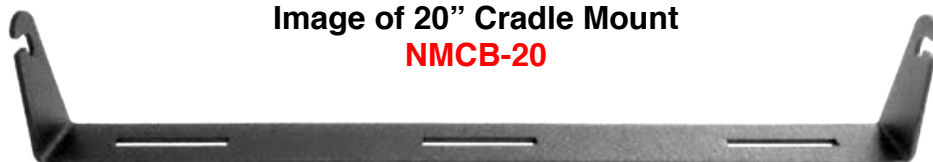

CRADLE MOUNTS For NightRider™ LED Light Bars

Image of 20" Cradle Mount
NMCB-20

PART NUMBER	DESCRIPTION	FITS
NMCB-7	6" Cradle Mount	N236, NXS06
NMCB-13	12" Cradle Mount	N272, NXS12
NMCB-20	20" Cradle Mount	N2120, NXS20, N20E7D (SAE Bar)
NMCB-30	30" Cradle Mount	N2180, NXS30