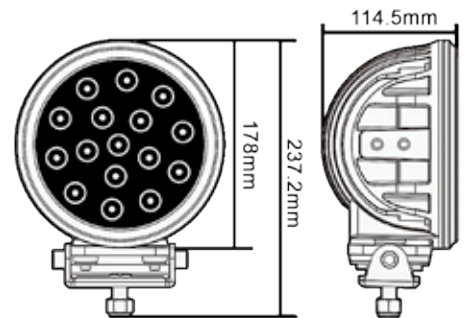

**Stainless Steel
Mounting Bracket**
Ultimate strength and durability

IP69K
Highest Protection Available
100% Waterproof
Protection against continuous
close range high pressure, high
temperature spray

**Wide Operating
Voltage Range**
10-30V DC

Lens Covers see page 55