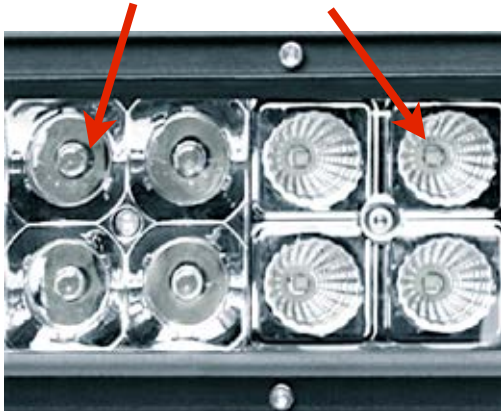

COMBO BEAM PATTERN

8° SPOT   90° FLOOD

N SERIES DIMENSIONS

N SERIES	A	B	C	D
N236	205mm	85mm	80mm	122mm
N272	358mm	85mm	80mm	122mm
N2120	560mm	85mm	80mm	122mm
N2180	816mm	85mm	80mm	122mm
N2240	1,073mm	85mm	80mm	122mm
N2288	1,276mm	85mm	80mm	122mm