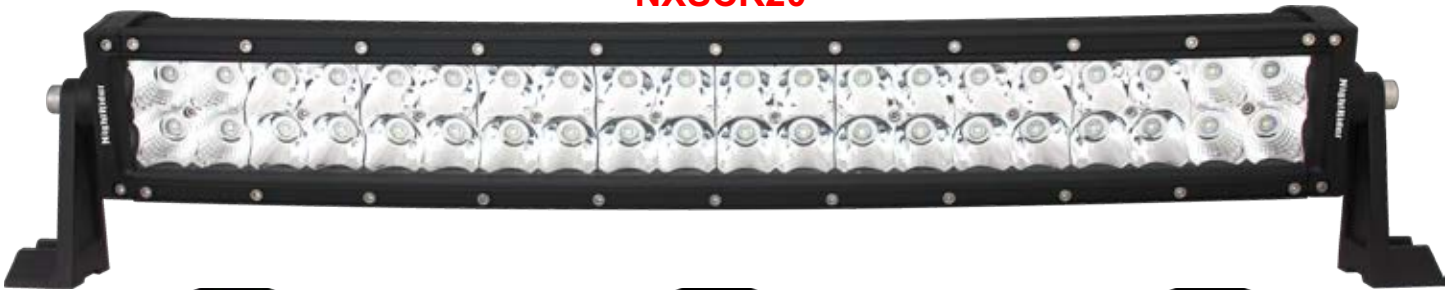

EXtreme Series

NEW

DOUBLE ROW LED LIGHT BARS CURVED

NXSCR20