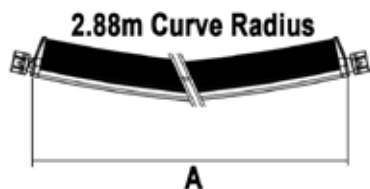

**Moisture Breather**

Allows trapped moisture to go out,  
while keeping water from coming in.

**Wide Voltage Range**  
10-30V DC

**Super Efficient LED Power**  
Custom LED Driver  
97% + Efficiency