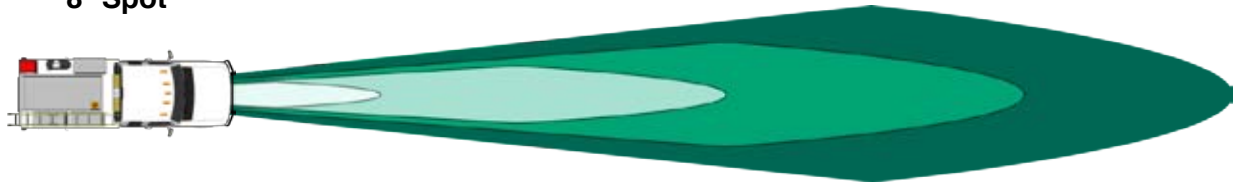

DRIVING SPOT BEAM

8° Spot