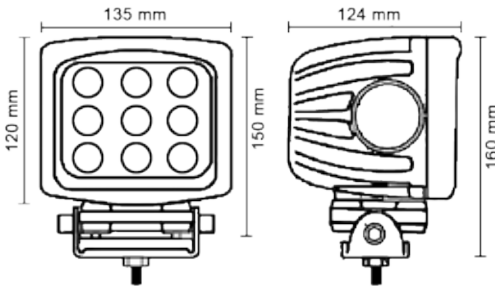

**Longer Life**  
Over 30,000 hours of high output life

**Wide Operating Voltage Range**  
10-30V DC

**Lens Covers see page 55**

PART NUMBER	WATTS	LUMENS	Amp Rating @ 12V	BEAM	LEDS	SIZE
<b>N2290S</b>	90W	8,100lm	7.5A	Spot 8°	9	5" Square