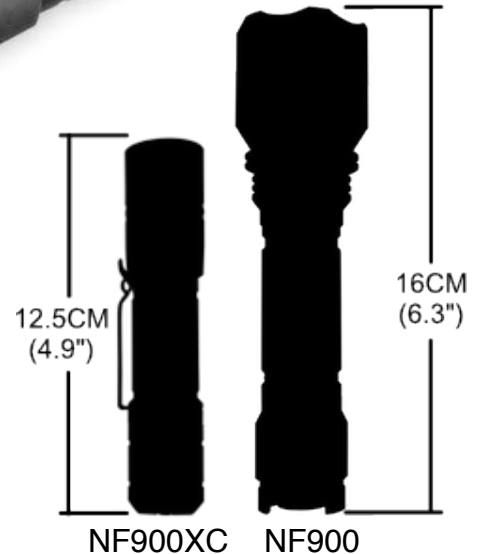

**EXtreme
Compact**

NightFire™ NF900XC

NEW

All the Power of our NightFire™ 900 Flashlight
Engineered into an extremely compact pocketable design.

We have added more flood into this design
to illuminate a wider area for your work space.

USA Made CREE LED - XM-L T6
Same powerful Chip as our NF900

Machined Aluminum
6061-T6 Aviation Grade

High Optical Clarity
Plexiglass Lens

100% Waterproof
IP67 Certified 1m Submersion

5 Mode Soft Shift Beam Output
Max, Med, Low, S.O.S., Strobe

Box Contents

- 1 Magnetic Latch Case
- 1 NightFire™ 900XC Flashlight
- 1 Wrist Strap Lanyard
- 1 18650 2200MAh Li-Ion Battery
- 1 110V AC 18650 Battery Charger
- 1 12V DC Adapter for Charger

Strong
Integrated
Stainless Steel
Clip Holds Fast

PART NUMBER	SIZE	LUMENS	Battery
NF900XC	4.9" Long	900lm	2200MAh