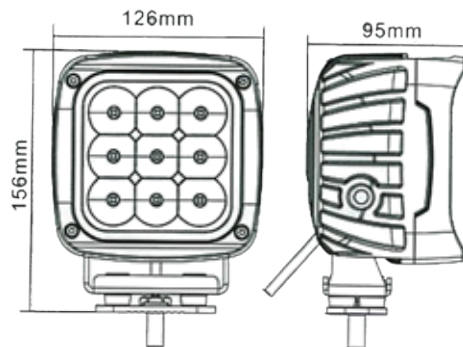

IP69K

Highest Protection Available 100% Waterproof

Protection against continuous close range high pressure, high temperature spray

PART NUMBER	WATTS	LUMENS	Amp Rating @ 12V	BEAM	LEDS	SIZE
N2745S	45W	4,050lm	3.8A	Spot 5°	9	5" Square