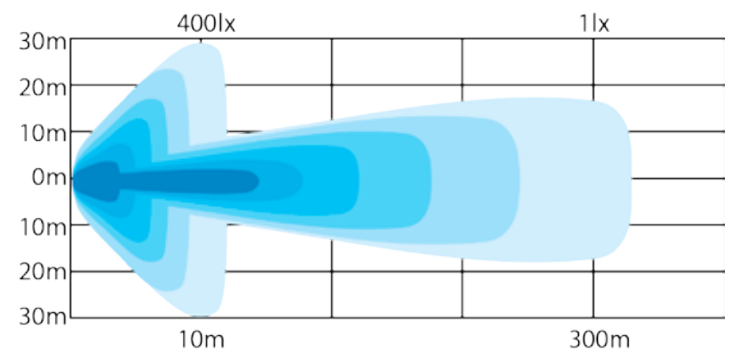

BEAM PATTERN

PART NUMBER	SIZE	WATTS	LUMENS	LUX @ 10m	Amp Rating @ 12V	LEDS
N20E7D	20"	40W	1,900lm	425lx	3.3A	20x5W OSRAM