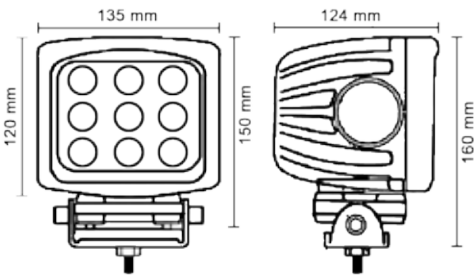

Stainless Steel Mounting Bracket

Ultimate strength and durability