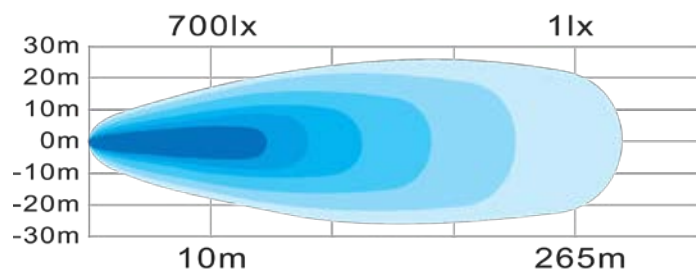

BEAM PATTERN

PART NUMBER	SIZE	WATTS	LUMENS	LUX @ 10m	Amp Rating @ 12V	LEDS
N4330D	7"	20W	1,900lm	700lx	1.7A	1 CREE COB